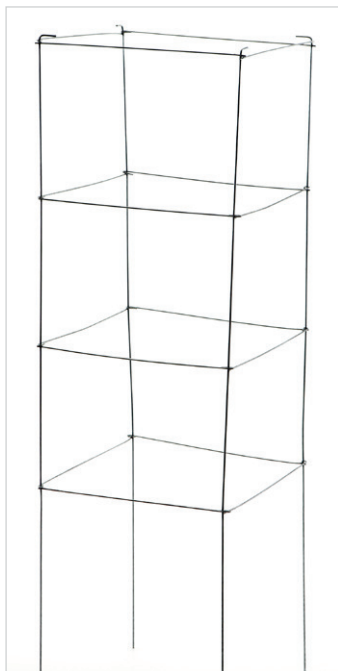

SOUTH-WESTERNCREATIONS

42" SQUARE GALVANIZED PLANT CAGE - 4 LEG 4 RING

ITEM # TTC4212X12
UPC # 028308004209

CASE PACK QUANTITY: 10 • WEIGHT: 1.05LBS/CAGE • DIMENSIONS: 42"H X 12"W
PALLET QUANTITY: 330 • PALLET WEIGHT: 347LBS

8

www.southwestern-creations.com

sales@southwestern-creations.com

54" GALVANIZED PLANT CAGE - 3 LEG 3 RING