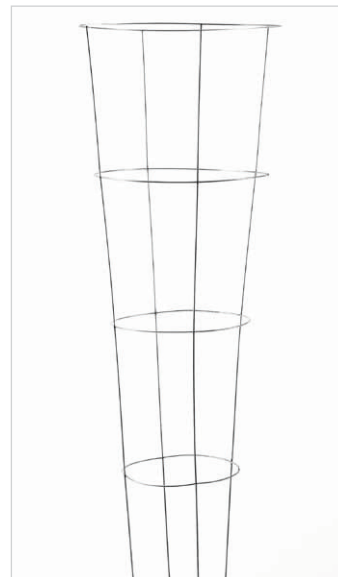

54" GALVANIZED PLANT CAGE - 4 LEG 4 RING

4^{LEG}
RING UPC # 028308005442

ITEM # TTC54-4