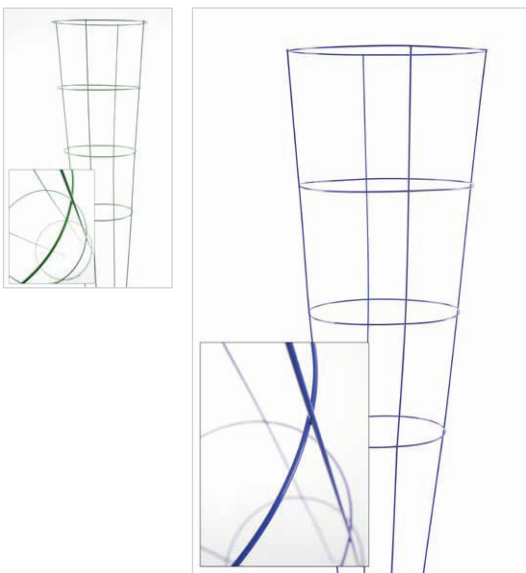

SOUTHWESTERNCREATIONS

POWDER COATED PLANT CAGES ARE PRODUCED WITH HIGH-QUALITY BRIGHT-BASIC CORE WIRE.

54" POWDER COATED PLANT CAGE - 4 LEG 4 RING

AVAILABLE IN 5 COLORS

ITEM # TTC54-4GR
UPC # 0 28308 05442 6