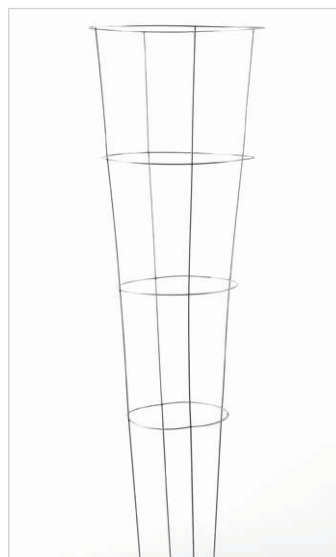

ITEM # TTC42-3RD
UPC # 0 28308 04233 1

ITEM # TTC42-3BL
UPC # 0 28308 04234 8

ITEM # TTC42-3OR
UPC # 0 28308 04235 5

ITEM # TTC42-3YW
UPC # 0 28308 04236 2

CASE PACK QUANTITY: 25 • WEIGHT: 1.77LBS/CAGE • DIMENSIONS: 42"H X 16"W
PALLET QUANTITY: 450 • PALLET WEIGHT: 796LBS

SOUTHWESTERNCREATIONS

ITEM # TTC33-3
UPC # 028308003332

33" GALVANIZED PLANT CAGE - 3 LEG 3 RING

CASE PACK QUANTITY: 25 • WEIGHT: .63LBS/CAGE • DIMENSIONS: 33"H X 11.5"W
PALLET QUANTITY: 1500 • PALLET WEIGHT: 945LBS

42" GALVANIZED PLANT CAGE - 3 LEG 3 RING
42" GALVANIZED PLANT CAGE - 4 LEG 4 RING

4^{LEG}
RING ITEM # TTC42-4
UPC # 028308004247

3^{LEG}
RING CASE PACK QUANTITY: 25 • WEIGHT: .80LBS/CAGE • DIMENSIONS: 42"H X 11.5"W
PALLET QUANTITY: 1200 • PALLET WEIGHT: 960LBS